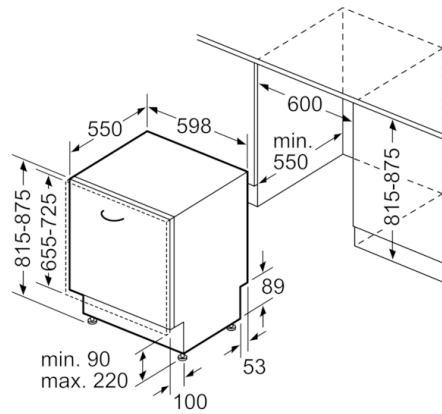

Technical Data

Water consumption (l) :	13.5
Built-in / Free-standing :	Built-in
Height of removable worktop (mm) :	0
Dimensions of the product (HxWxD) :	815 x 598 x 550
Required niche size for installation (HxWxD) :	815-875 x 600 x 550
Depth with open door 90 degree (mm) :	1155
Adjustable feet :	Yes - all from front
Maximum adjustability feet (mm) :	60
Adjustable plinth :	Both horizontal and vertical
Net weight (kg) :	33.857
Gross weight (kg) :	35.9
Connection Rating (W) :	2400
Fuse protection (A) :	10
Voltage (V) :	220-240
Frequency (Hz) :	50; 60
Length electrical supply cord (cm) :	175
Plug type :	AU plug
Length inlet hose (cm) :	165
Length outlet hose (cm) :	190
EAN code :	4242005249992
Number of place settings :	14
Energy consumption (kWh) :	0.62
Total cycle time of reference programme (min) :	185
Noise level (dB) :	46
Installation typology :	Fully-integrated

Safety

- Child door lock
- AquaStop™ Plus: Water supply device with lifetime anti-flood protection (Dimensions of Aquastop unit: Depth 80mm x Width 50mm)

Product Dimensions (H x W x D)

- Height 815-875 mm x Width 598 mm x Depth 550 mm

Serie | 4, fully-integrated dishwasher, 60 cm SMV4HTX01A

measurements in mm

ⓐ socket
() values with extension kit

measurements in mm