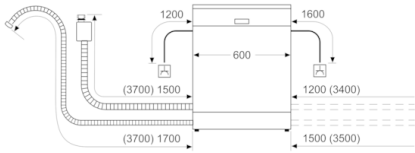

Safety

- Child door lock
- AquaStop™ Plus: Water supply device with lifetime anti-flood protection (Dimensions of Aquastop unit: Depth 80mm x Width 50mm)

Product Dimensions (H x W x D)

- Height 815-875 mm x Width 598 mm x Depth 550 mm

Serie | 4, fully-integrated dishwasher, 60 cm SMV4HTX01A

measurements in mm

ⓐ socket
() values with extension kit

measurements in mm