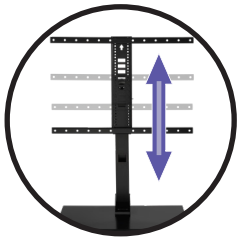

## SWIVEL TV STAND

UPGRADE YOUR TV FEET FOR A BETTER VIEW

**FITS 40"-86" TVs**

Legrandav.com | 1.866.977.3901

The SANUS Swivel TV Stand is a table-top stand for TVs 40"-86" and the perfect replacement for TV feet. By providing 70 degrees of swivel left to right, the Swivel TV Stand dramatically improves viewing range by allowing you to point the TV to where you are seated. Includes a solid metal base for greater stability as well as integrated cable management to conceal and route cables. Featuring 8" of height adjust, making it great for soundbars and other devices beneath your TV.

Model **VSTV2-B2**

**legrand®**

Integrated cable management to conceal and route cables

Swivel your TV up to 70° for the best view

Adjust your TV height up 8" to fit soundbars

Solid metal base provides greater stability and prevents tip-overs

**MODEL**  
VSTV2-B2

**UPC**  
793795537669

**MSRP**  
\$299 EA.

**HOLDS UP TO WEIGHT**  
125 lbs. / 56.6 kg

**COMPATIBLE FOR MOST TVs**  
40" to 86"

**PRODUCT DIMENSIONS (W X D X H)**  
22.28" x 16.77" x 27.7" (56.59 x 42.6 x 70.36 cm)